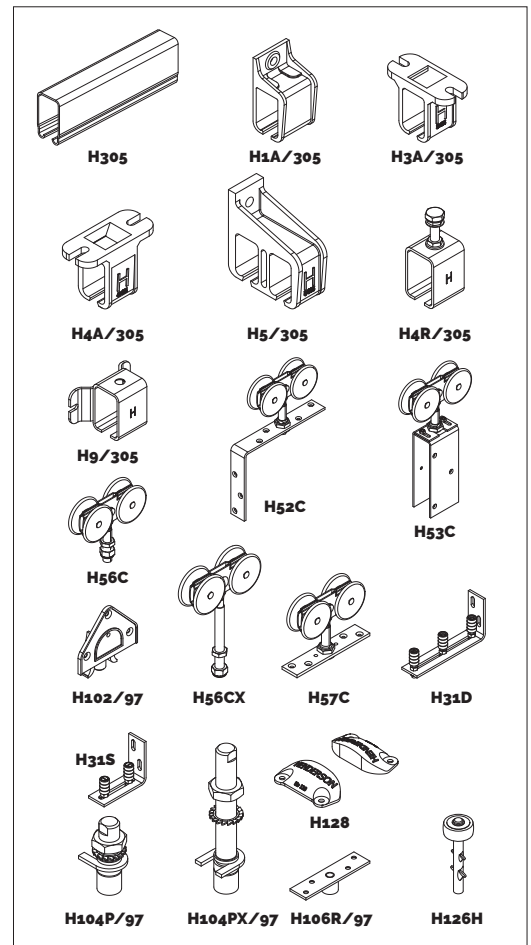

# STRAIGHT SLIDING 305

HARDWARE SPECIFICATION		
<b>Track</b>	H305	Galvanised Steel (2000, 3000, 4000 & 6000mm lengths) Fix spacing at 900mm centres (maximum)
<b>Brackets</b>	H1A/305	Face fix aluminium, single track
	H3A/305	Soffit fix aluminium, single track
	H4A/305	Soffit fix (in line) aluminium, single track
	H4R/305	Soffit fix (adjustable) steel, single track
	H5/305	Face fix aluminium, double track
	H9/305	Face fix (low headroom) steel, single track
For closed and jointing bracket option please contact our Technical Sales Team.		
<b>Fire Door Brackets</b>	H1/305	Face fix cast iron, single track
	H1/305L	Face fix cast iron closed left, single track
	H1/305R	Face fix cast iron closed right, single track
	H1X/305	Face fix cast iron jointing, single track
<b>Hangers (2 per door)*</b>	H52C/S	Timber doors - angle plate fixing
	H53C/S	Timber doors - apron fixing
	H56C/S	Metal doors - angle frame
	H56CX/S	Metal doors - box frame
	H57C/S	Timber/metal doors - concealed fixing
<b>Guides</b>	H31D	Wall guide, double
	H31S	Wall guide, single
	H102/97	Timber doors
	H104P/97	Metal doors - angle frame
	H104PX/97	Metal doors - box frame
	H106R/97	Timber doors - concealed fixing
	H126H	Ground stay roller
	H128	Shoe guide
<b>Channels</b>	H89	Galvanised steel (2000, 3000 & 4000mm lengths)
	H97	Galvanised steel (2000, 3000, 4000 & 6000mm lengths)
	<b>Rail</b>	H299